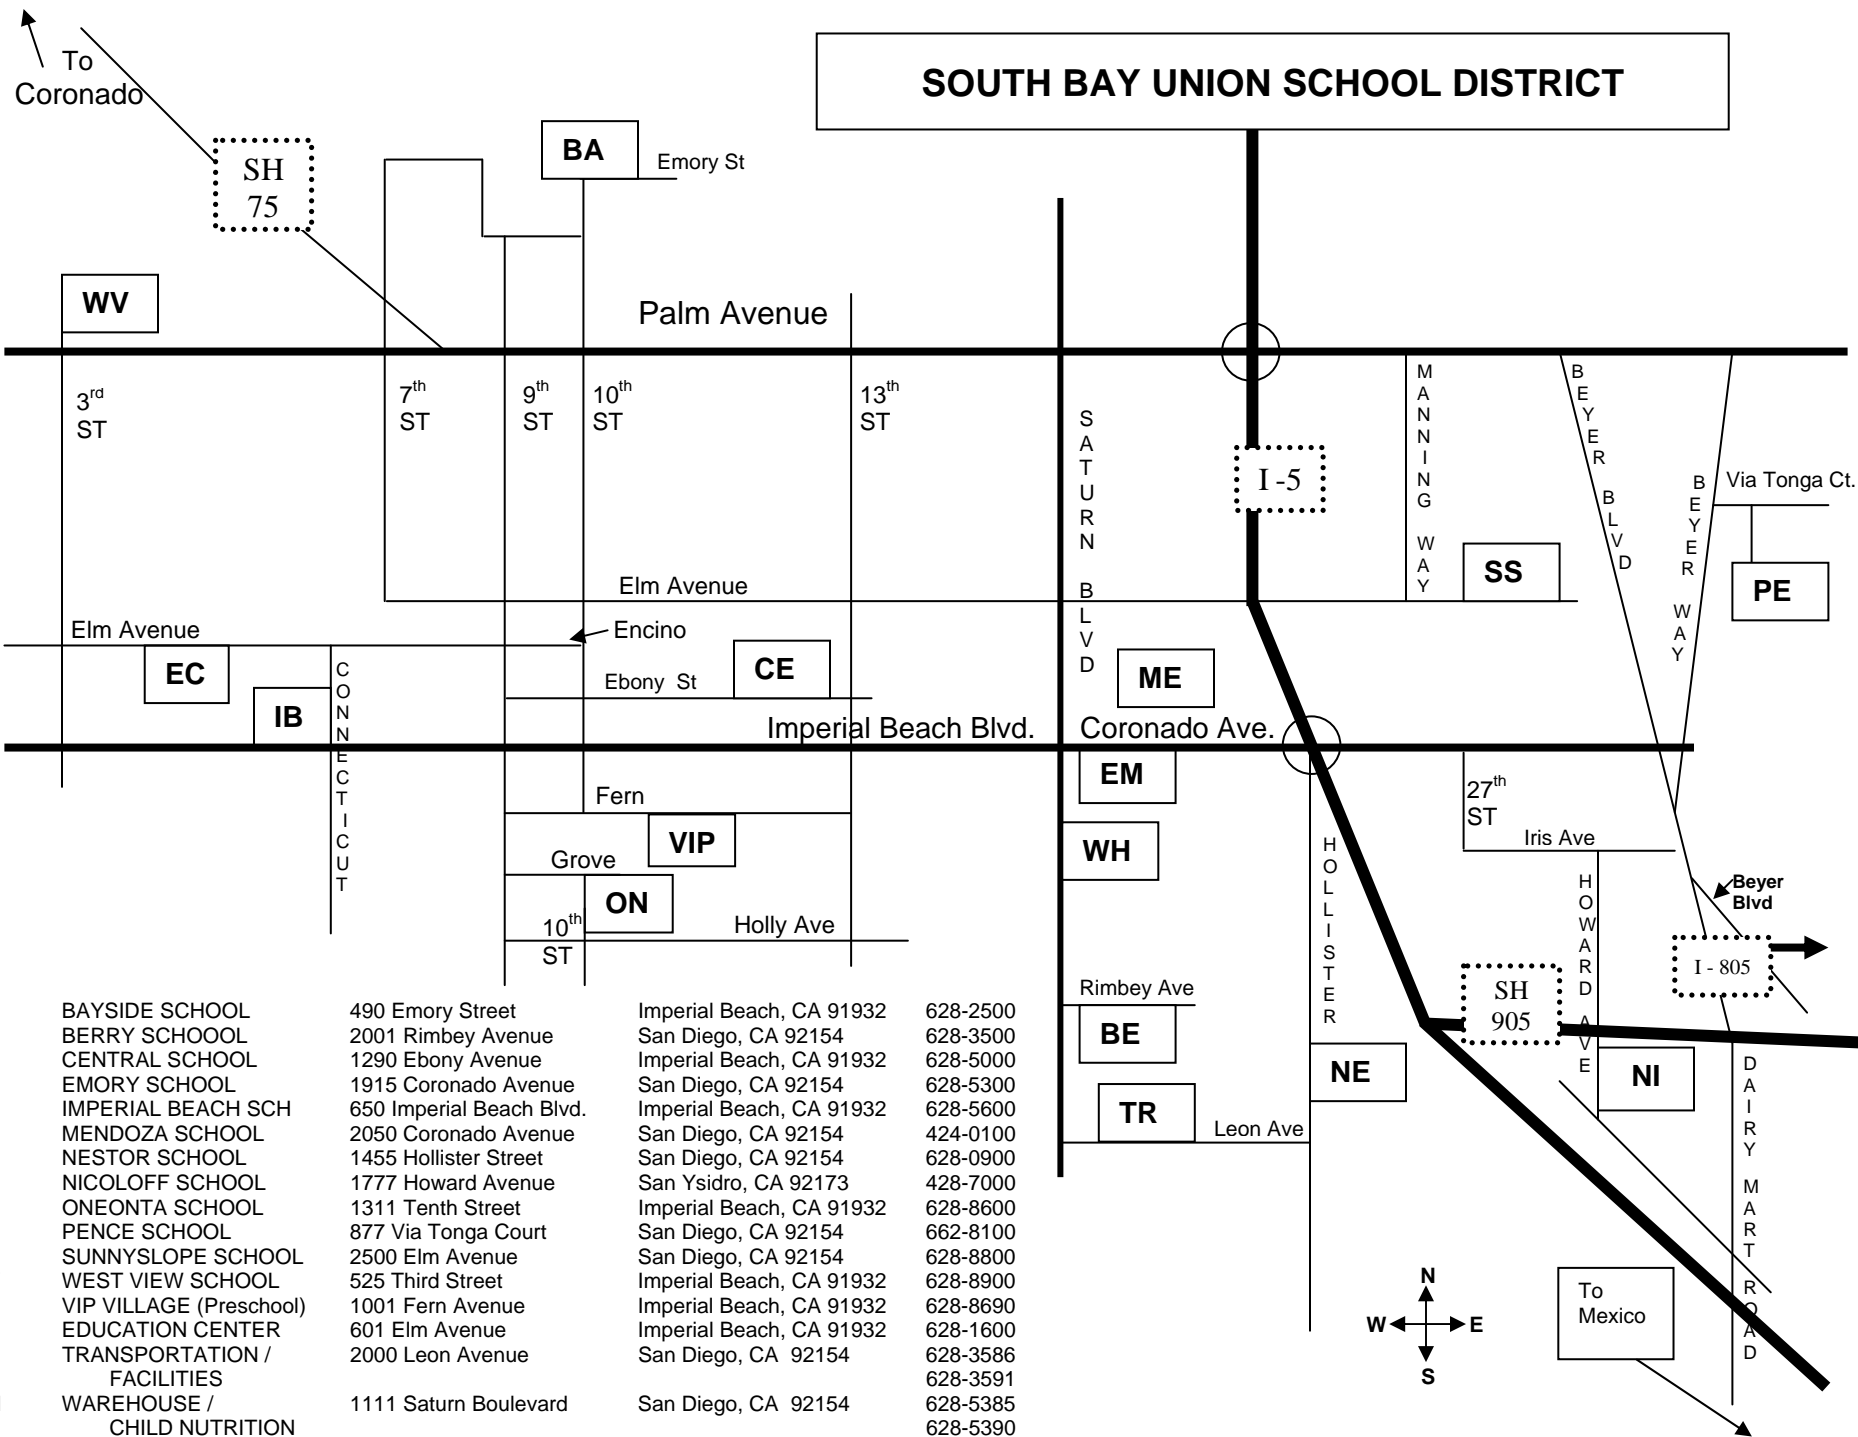

SOUTH BAY UNION SCHOOL DISTRICT

BA	BAYSIDE SCHOOL	490 Emory Street	Imperial Beach, CA 91932	628-2500
BE	BERRY SCHOOOL	2001 Rimbey Avenue	San Diego, CA 92154	628-3500
CE	CENTRAL SCHOOL	1290 Ebony Avenue	Imperial Beach, CA 91932	628-5000
EM	EMORY SCHOOL	1915 Coronado Avenue	San Diego, CA 92154	628-5300
IB	IMPERIAL BEACH SCH	650 Imperial Beach Blvd.	Imperial Beach, CA 91932	628-5600
ME	MENDOZA SCHOOL	2050 Coronado Avenue	San Diego, CA 92154	424-0100
NE	NESTOR SCHOOL	1455 Hollister Street	San Diego, CA 92154	628-0900
NI	NICOLOFF SCHOOL	1777 Howard Avenue	San Ysidro, CA 92173	428-7000
ON	ONEONTA SCHOOL	1311 Tenth Street	Imperial Beach, CA 91932	628-8600
PE	PENCE SCHOOL	877 Via Tonga Court	San Diego, CA 92154	662-8100
SS	SUNNYSLOPE SCHOOL	2500 Elm Avenue	San Diego, CA 92154	628-8800
WV	WEST VIEW SCHOOL	525 Third Street	Imperial Beach, CA 91932	628-8900
VIP	VIP VILLAGE (Preschool)	1001 Fern Avenue	Imperial Beach, CA 91932	628-8690
EC	EDUCATION CENTER	601 Elm Avenue	Imperial Beach, CA 91932	628-1600
TR	TRANSPORTATION / FACILITIES	2000 Leon Avenue	San Diego, CA 92154	628-3586
WH	WAREHOUSE / CHILD NUTRITION	1111 Saturn Boulevard	San Diego, CA 92154	628-5385
				628-5390